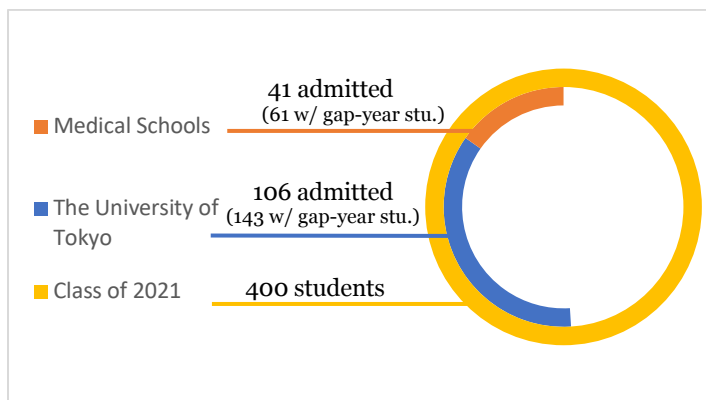

## School Context

- Admission to Kaisei is based on competitive entrance examinations
- Student population: 2100 (JHS: 900, HS: 1200)
- Kaisei has the nation's highest matriculation of students to Japan's top university and medical schools (averaging 35% matriculation rate at the University of Tokyo for the past 40 years)