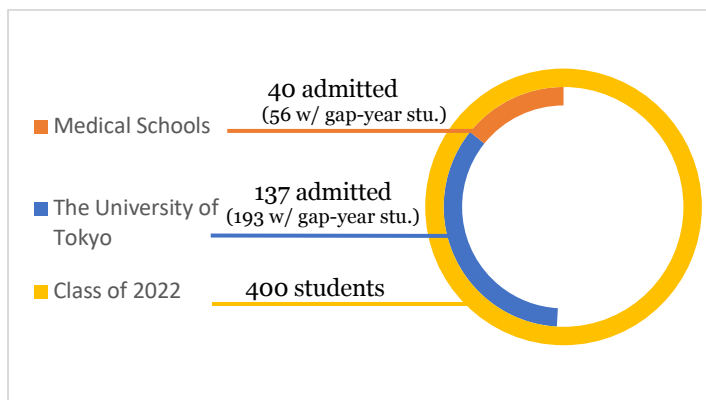

## School Context

- Admission to Kaisei is based on competitive entrance examinations
- Student population: 2100 (JHS: 900, HS: 1200)
- Kaisei has the nation's highest matriculation of students to Japan's top university and medical schools (averaging 35% matriculation rate at the University of Tokyo for the past 40 years)