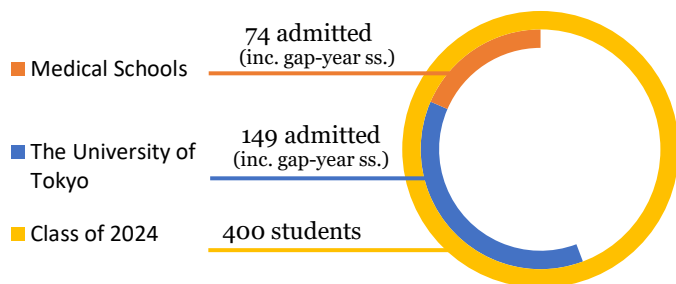

Our Curriculum

At Kaisei, students follow the national curriculum and are expected to graduate with anywhere from 96 to 100 credits depending on their chosen track of study (the humanities or the sciences track).

Graduation Requirements*

Japanese	16	English	18
Social Studies	10-13	Health and P.E.	10
Civics	2	Fine Arts	2-6
Mathematics	17-18	IT	2
Sciences	12-15	Home Econ.	2
Inquiry-Based Study	2		

* No. of credits based on weekly class hours over a three-year period.

National Curriculum

Japanese Language

Contemp. Japanese Lang.
Language Culture
Japanese Lang. (Logic)
Advanced Classics
Classics Reading

English

Communication I, II, III
Logic & Expression I, II, III

Social Studies

Geography, Adv. Geography
Modern and Cont. History
Advanced Japanese History
Advanced World History

Civics

Public, Ethics
Politics and Economy

Mathematics

Mathematics I, II, III
Mathematics A, B, C

Sciences

Physics (Basic, Advanced)
Chemistry (Basic, Advanced)
Biology (Basic, Advanced)
Earth Science (Basic, Adv.)

Health and P.E.

Physical Education
Health

Fine Arts

Art and Design I, II, III
Calligraphy I, II, III
Crafts Production I, II, III
Music I, II, III

Misc.

Home Economics
Information Study
Inquiry-Based Study

+ AP® Exams